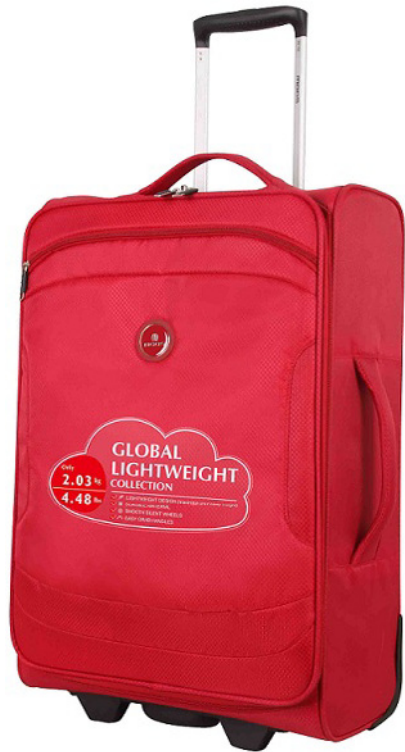

GLOBAL LIGHTWEIGHT COLLECTION

With you all the way

2 wheel trolley case

4 wheel trolley case

8 wheel trolley case

Easy grab handles

Fancy lightweight Trolley system

Spinner wheels for stable & smooth glide performance

Silent lightweight wheels

With you all the way

2 wheels / 4 wheels/ 8 wheels options

Fixed securely to inner base plate to ensure smooth manoeuvrability.

Interior

Full lined interior with organizer pockets.

Exterior

Base grab handle for easy lifting.

Push Button Trolley Design

Push button trolley system design for smooth retraction.

Tough Outer Fabric

Our diamond technical lightweight polyester has been quality tested and is ultra-light and very strong. It is backed with pu to enhance the strength and feel making it ideal for hold luggage.

Key Features

- Ultra lightweight components and materials
- Rigid internal frame for greater durability
- Reinforced toughened outer material
- 4 wheel spinner positioned evenly for greater glide and stability
- Push button trolley design for smooth release movement
- Easy grip zip pullers with padlock loops
- Deep front pockets for coats and accessories
- Comes in a range of colours